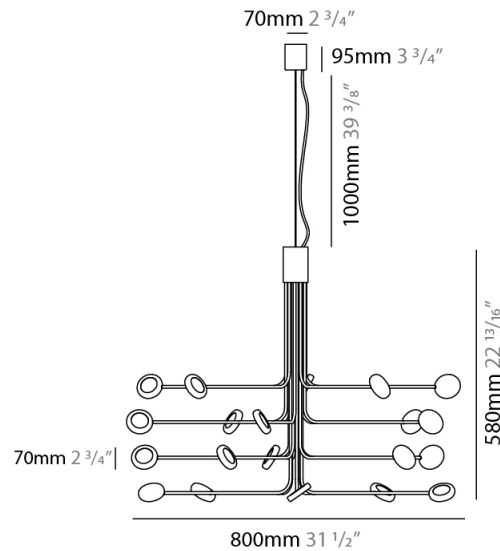

PROJECT	
TYPE	
SPECIFIER	
QUANTITY	
DATE	

ARBOR 20 LIGHT SUSPENSION

D41001-

base number   Finish
Options

1. To build a product code in our configurator select the specify button on the base model # product page
2. To build a manual product code on this datasheet choose from the options listed below in blue font and add the suffix to the base model #

GENERAL

Series: Arbor
Subseries: Arbor 20 Light
Partner: Icone
Division: Design
Installation: Suspension
Product Type: Chandelier
Mounting Location: Ceiling
Light Distribution: Adjustable

PHYSICAL

Shape: Abstract
Diameter (mm): 800
Diameter (in): 31 1/2"
Height (mm): 580
Height (in): 22 13/16"
Max. Overall Height (mm): 1675
Max. Overall Height (in): 65 15/16"
[Fixture Finish: WHI / GSR](#)
Fixture Material: Metal

ELECTRICAL

Lamp Type: LED
Total Output Wattage (W): 100
Dimming: Electronic Low Voltage Dimming
Input Voltage (V): 120Vac Direct Line

LED

Number of LEDs: 20
Color Temperature (°K): 3000
Nominal Lumen (lm): 7000
CRI: >90 CRI
Lamp Life (hrs): 50000

OPTICAL

RATINGS AND CERTIFICATIONS

Certified By: Certified for North American Standards
IP rating: IP20