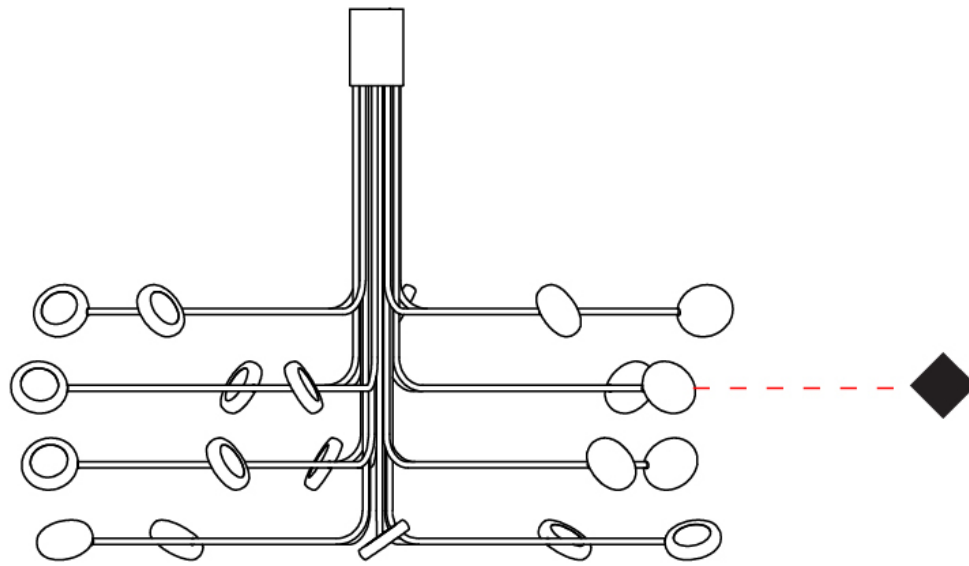

ARBOR 20 LIGHT SURFACE

D42001-

PROJECT _____

TYPE _____

SPECIFIER _____

QUANTITY _____

DATE _____

D